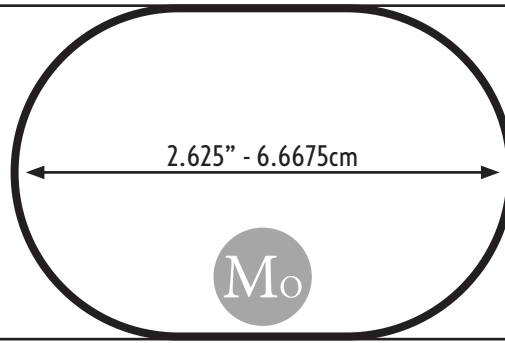

WARCRADLE BASE SIZES**[SCALE 1:1]**

1.75" - 4.445cm

2.25" - 5.715cm

WARCRADLE BASE SIZES
[SCALE 1:1]