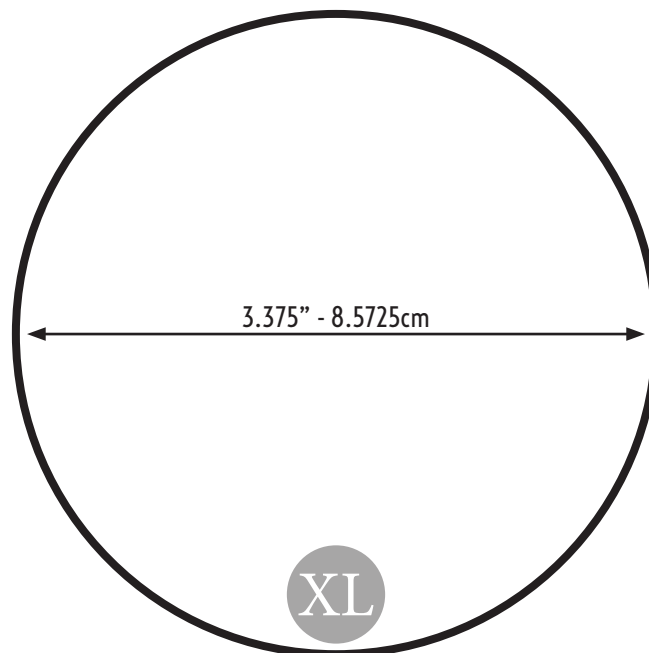

WARCRADLE BASE SIZES**[SCALE 1:1]**

1.75" - 4.445cm

2.25" - 5.715cm

WARCRADLE BASE SIZES
[SCALE 1:1]