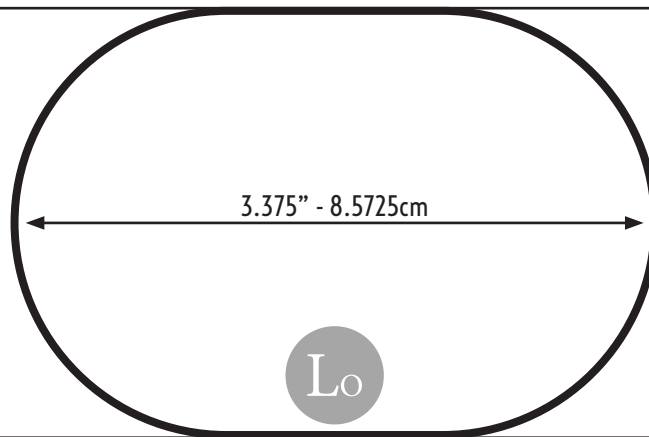

WARCRADLE BASE SIZES**[SCALE 1:1]**

1.75" - 4.445cm

2.25" - 5.715cm

WARCRADLE BASE SIZES
[SCALE 1:1]