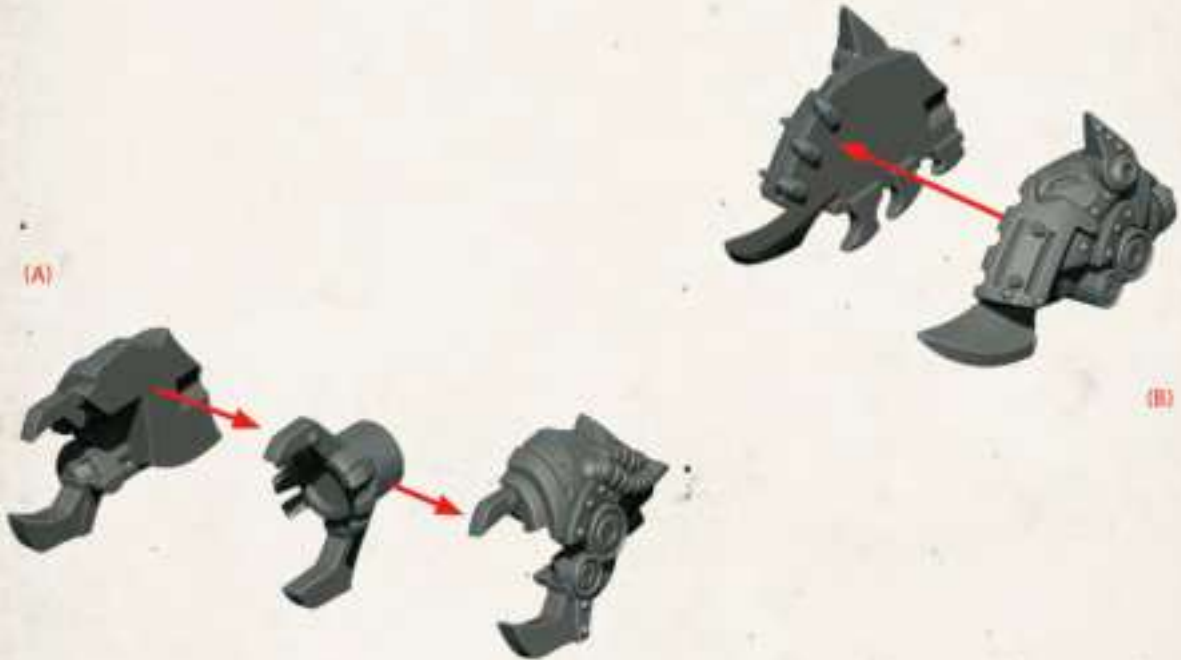

# K9 GUN DOGS - ASSEMBLY INSTRUCTIONS

WEAPON OPTIONS  
INCLUDED:

FLAMETHROWER

ROCKET LAUNCHER

(A)

(B)

HEAD OPTIONS  
INCLUDED

GATLING GUN