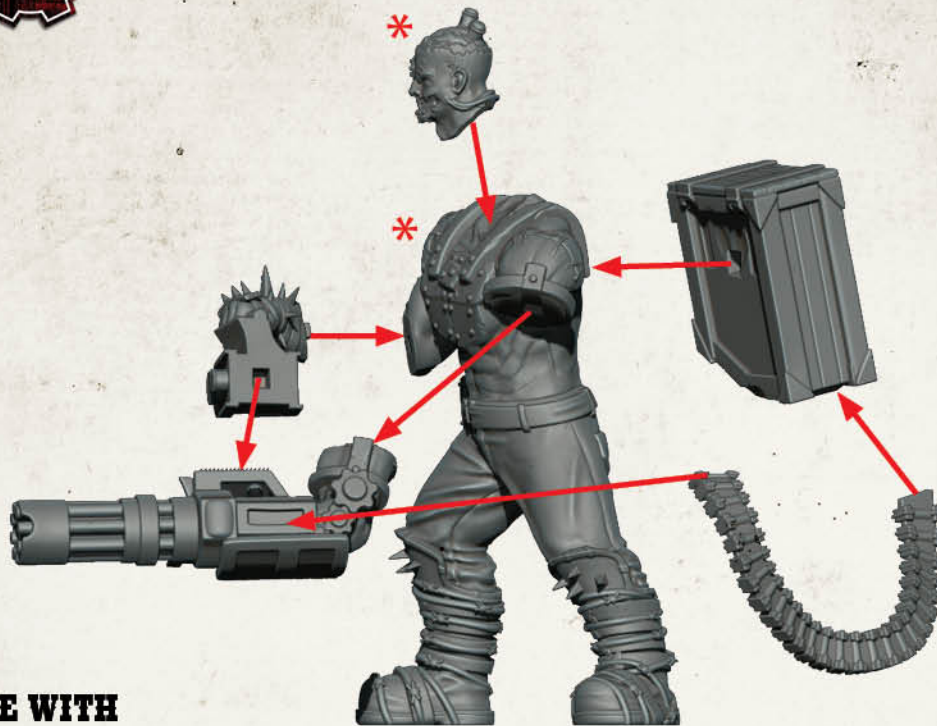

FATHER OF THE ENLIGHTENED - ASSEMBLY INSTRUCTIONS

BURSON CARPATHIAN

JOHN YOUNGER

FATHER OF THE ENLIGHTENED - ASSEMBLY INSTRUCTIONS

**BRUTE WITH
JUICED GATLING GUN**

*
DURING ASSEMBLY, THE HEADS AND BODIES OF THE BRUTES ARE INTERCHANGEABLE WITH THEIR WEAPONS TO ALLOW YOU GREATER VARIETY.

BRUTE WITH FLAMETHROWER