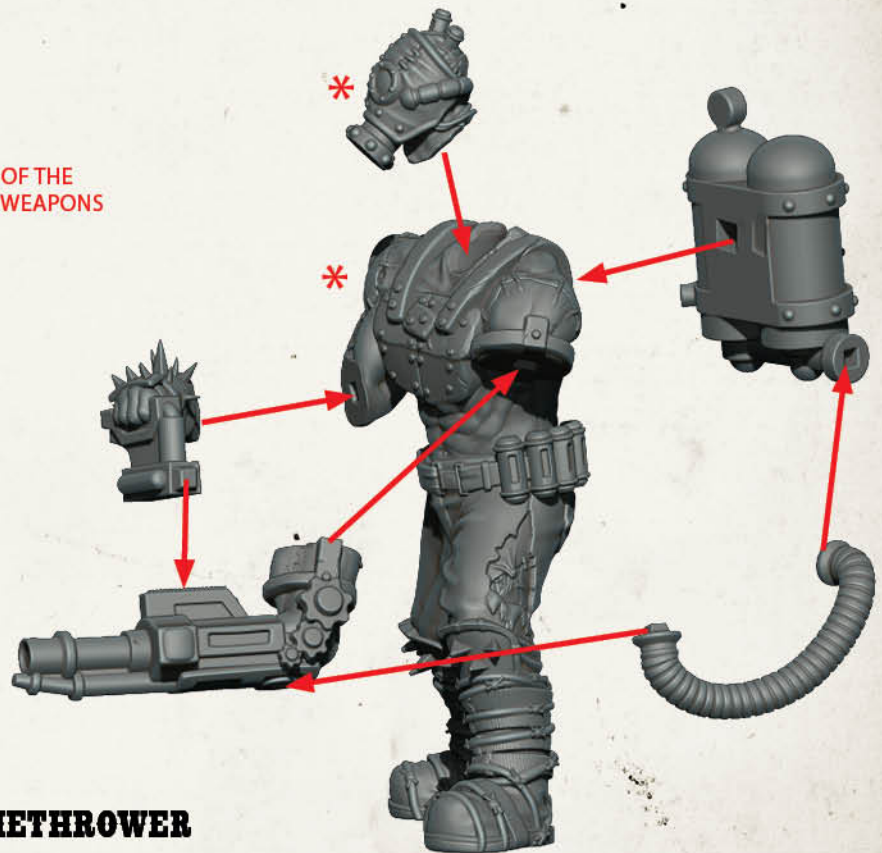

FATHER OF THE ENLIGHTENED - ASSEMBLY INSTRUCTIONS

BURSON CARPATHIAN

JOHN YOUNGER

FATHER OF THE ENLIGHTENED - ASSEMBLY INSTRUCTIONS

**BRUTE WITH
JUICED GATLING GUN**

*
DURING ASSEMBLY, THE HEADS AND BODIES OF THE BRUTES ARE INTERCHANGEABLE WITH THEIR WEAPONS TO ALLOW YOU GREATER VARIETY.

BRUTE WITH FLAMETHROWER