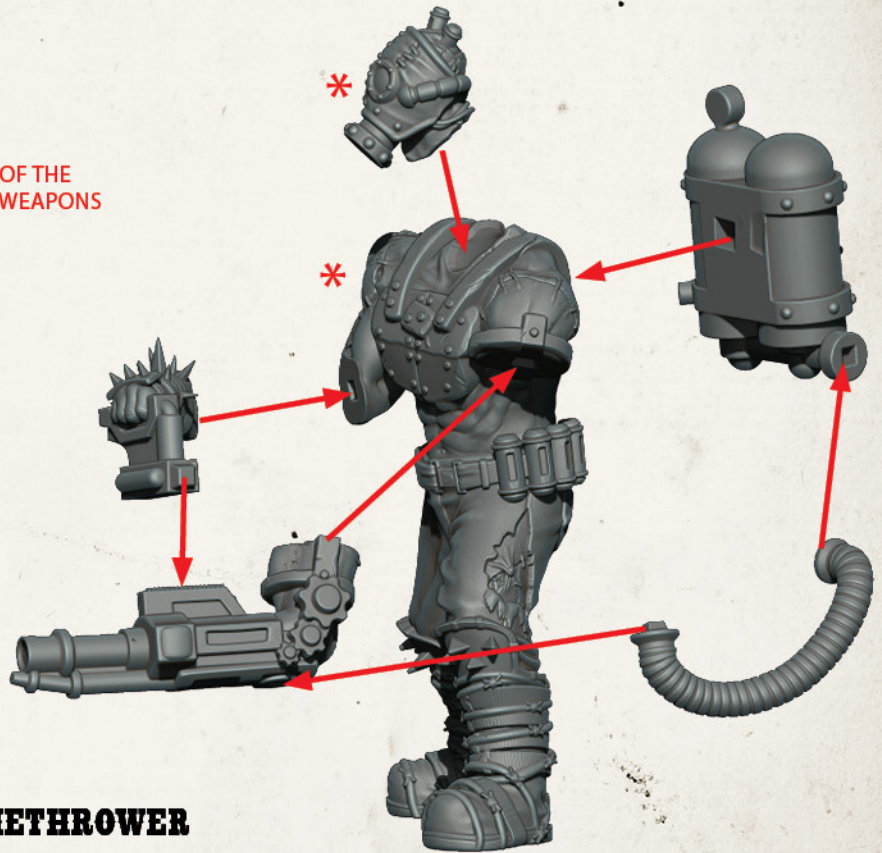

## ENLIGHTENED BRUTES - ASSEMBLY INSTRUCTIONS

**BRUTE WITH  
JUICED GATLING GUN**

\*  
DURING ASSEMBLY, THE HEADS AND BODIES OF THE BRUTES ARE INTERCHANGEABLE WITH THEIR WEAPONS TO ALLOW YOU GREATER VARIETY.

**BRUTE WITH FLAMETHROWER**