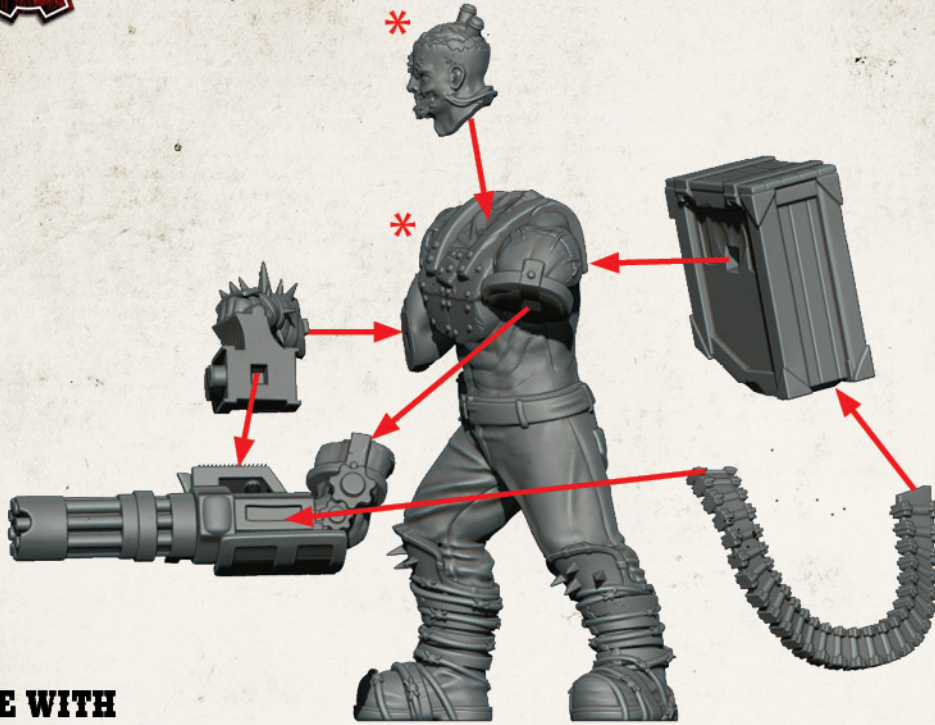

## ENLIGHTENED BRUTES - ASSEMBLY INSTRUCTIONS

**BRUTE WITH  
JUICED GATLING GUN**

\*  
DURING ASSEMBLY, THE HEADS AND BODIES OF THE BRUTES ARE INTERCHANGEABLE WITH THEIR WEAPONS TO ALLOW YOU GREATER VARIETY.

**BRUTE WITH FLAMETHROWER**